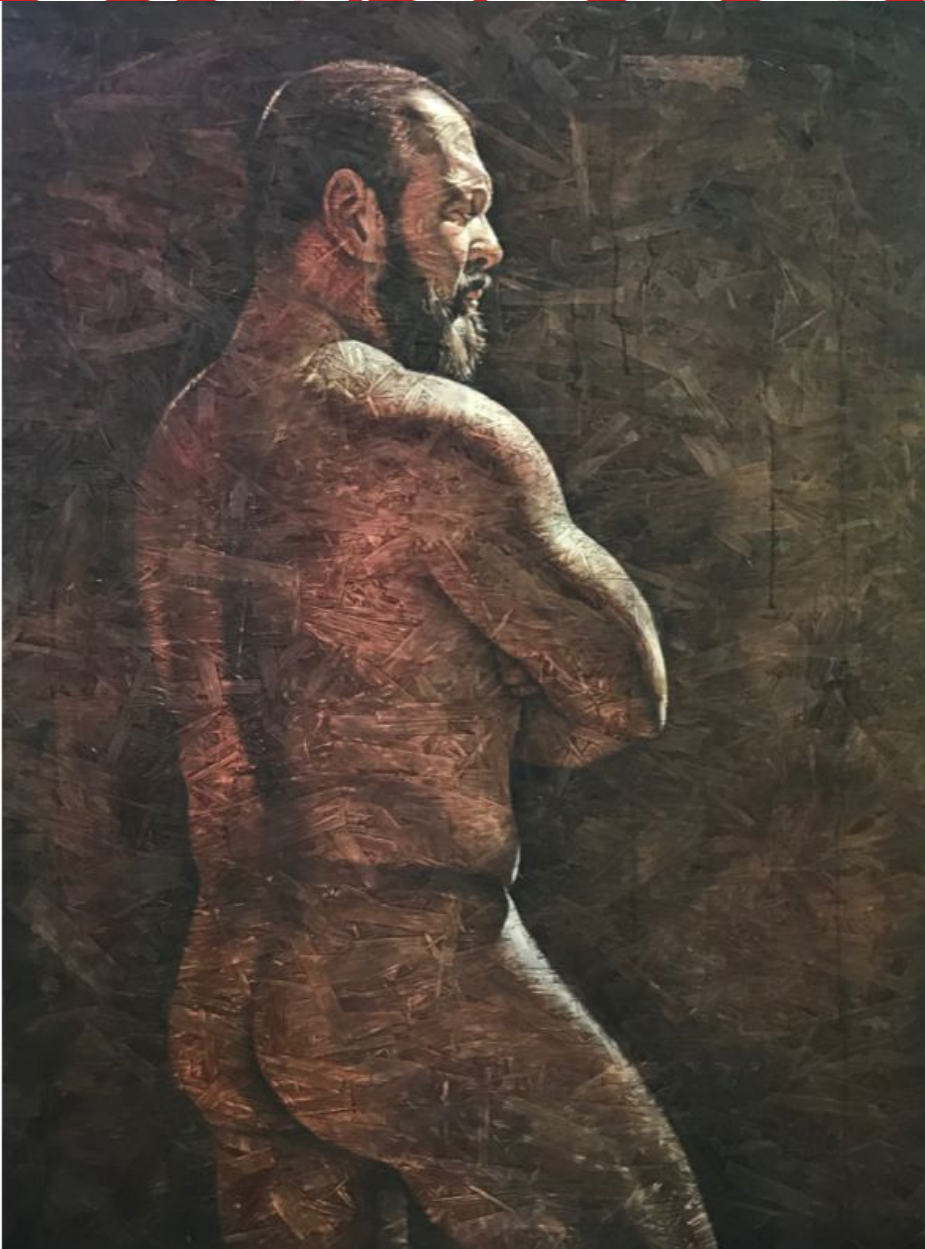

ON

ON CENTER GALLERY

Chris Lopez, *Bright Day*
Acrylic on oriented strand board, 36 x 48 in.
CL0001-PA