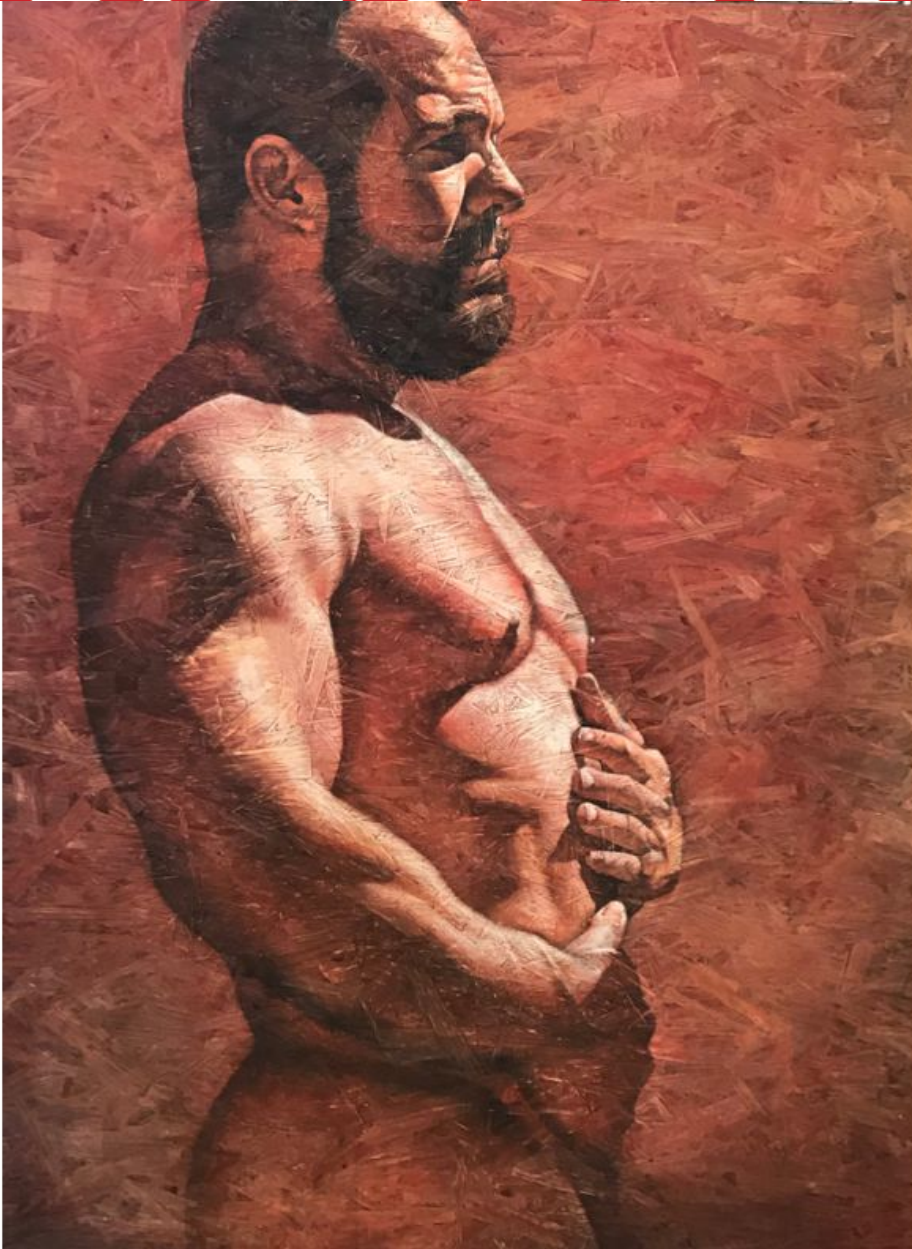

ON

ON CENTER GALLERY

Chris Lopez, *Warm Day*
Acrylic on oriented strand board, 36 x 48 in.
CL0004-PA