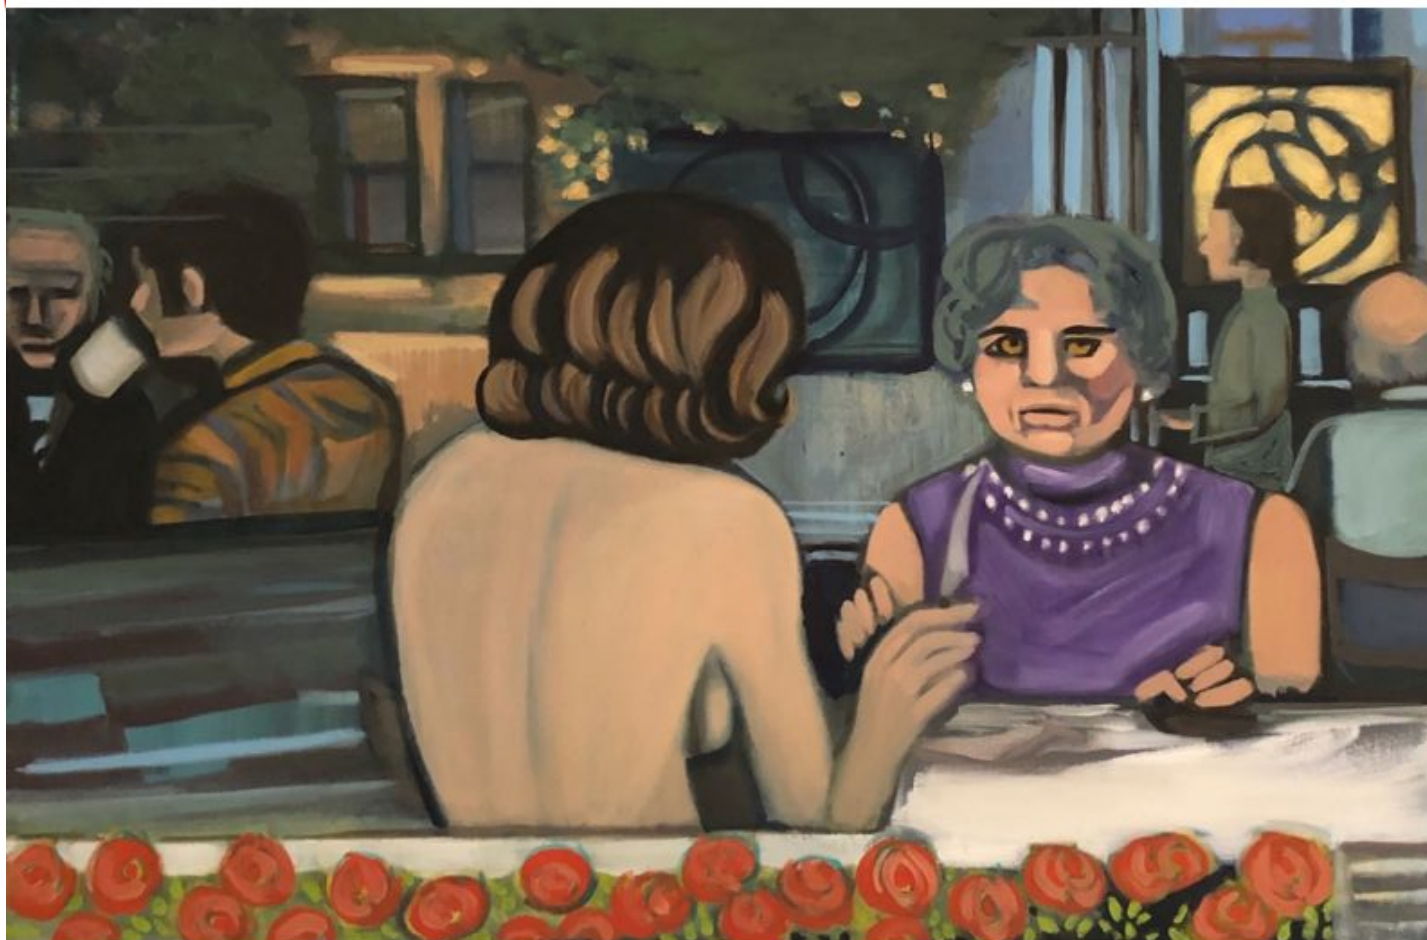

ON

ON CENTER GALLERY

Matthew Capaldo, *knives out*
Oil on Canvas, 20 x 30/ in.
0008-PA