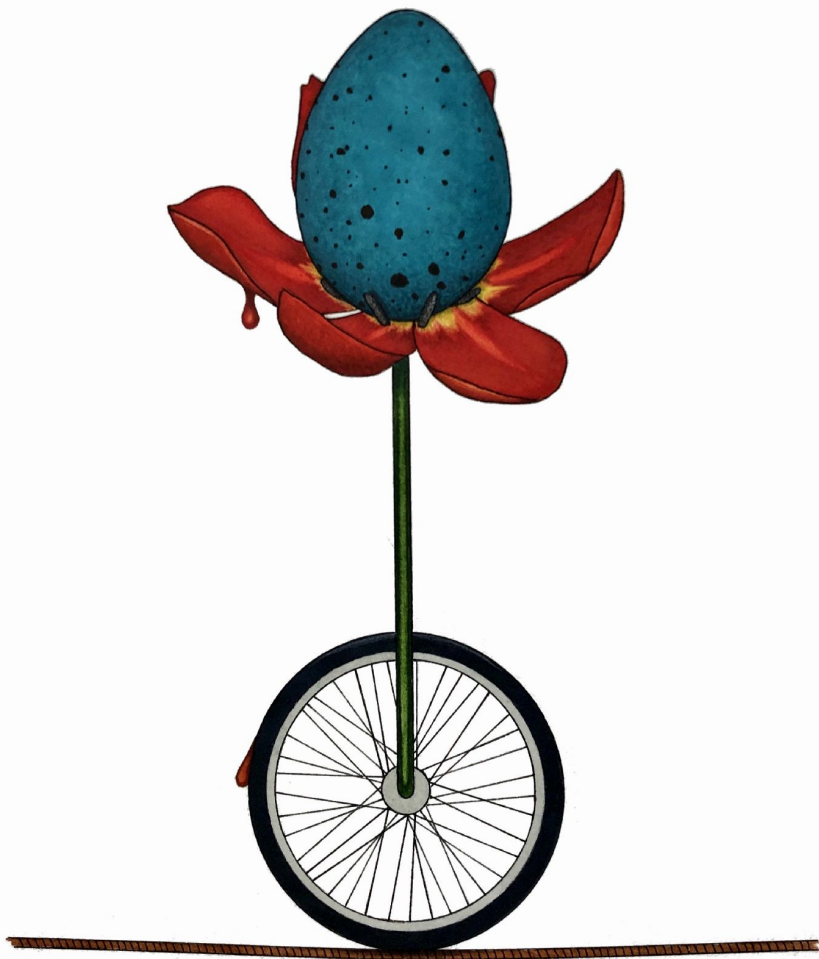

ON

ON CENTER GALLERY

ery

Daniel Angeles, *A Delicate Balance*
Watercolor on Arches Paper, 11 x 15 in.
Sold