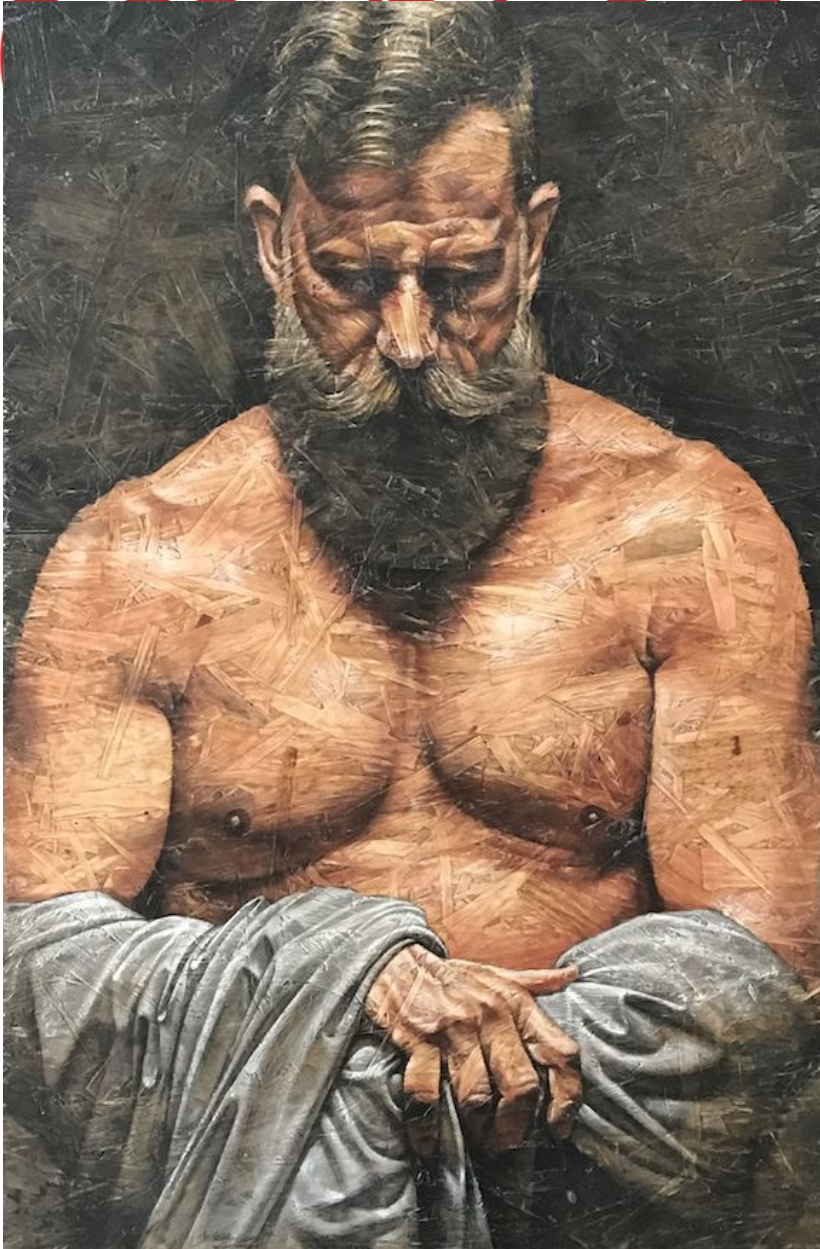

ON

CENTER GALLERY

Chris Lopez, *Goeff 2*
Acrylic on oriented strand board, 24 x 36 in