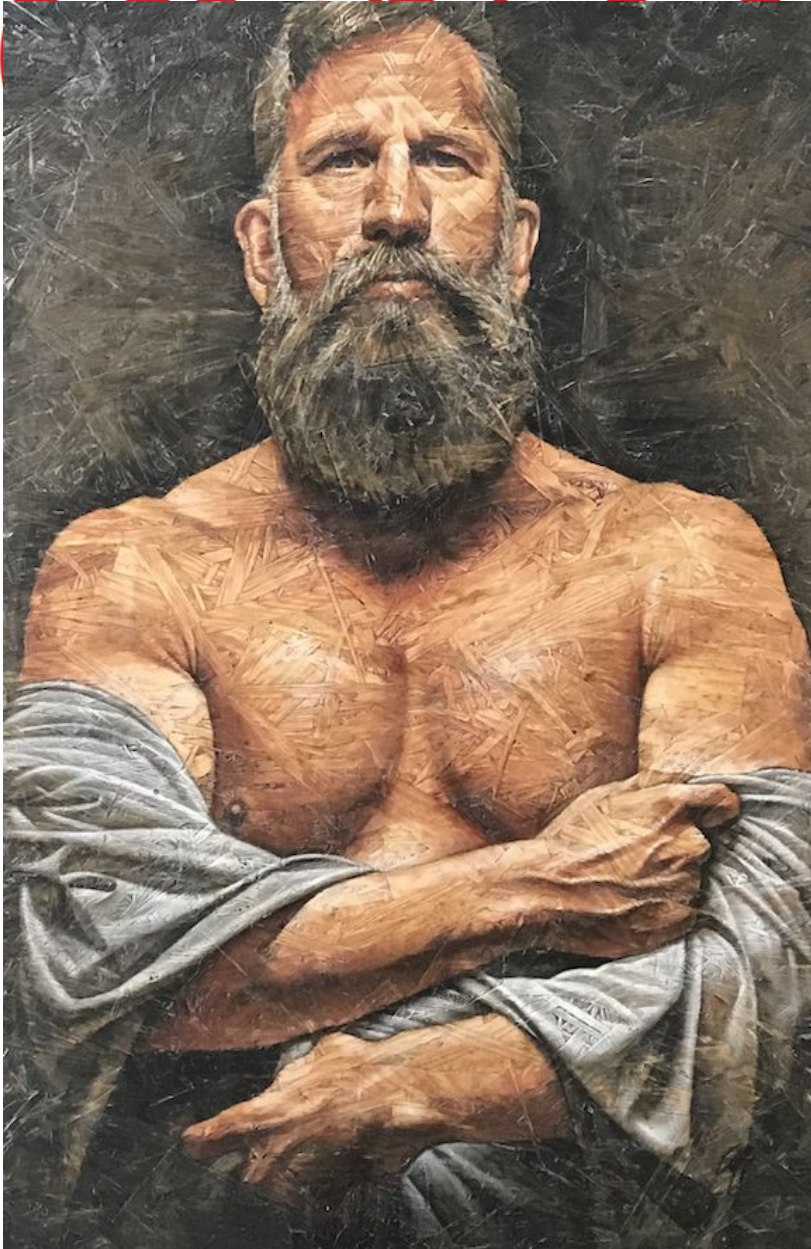

ON

CENTER GALLERY

Chris Lopez, *Geoff*
Acrylic on oriented strand board, 24 x 36 in