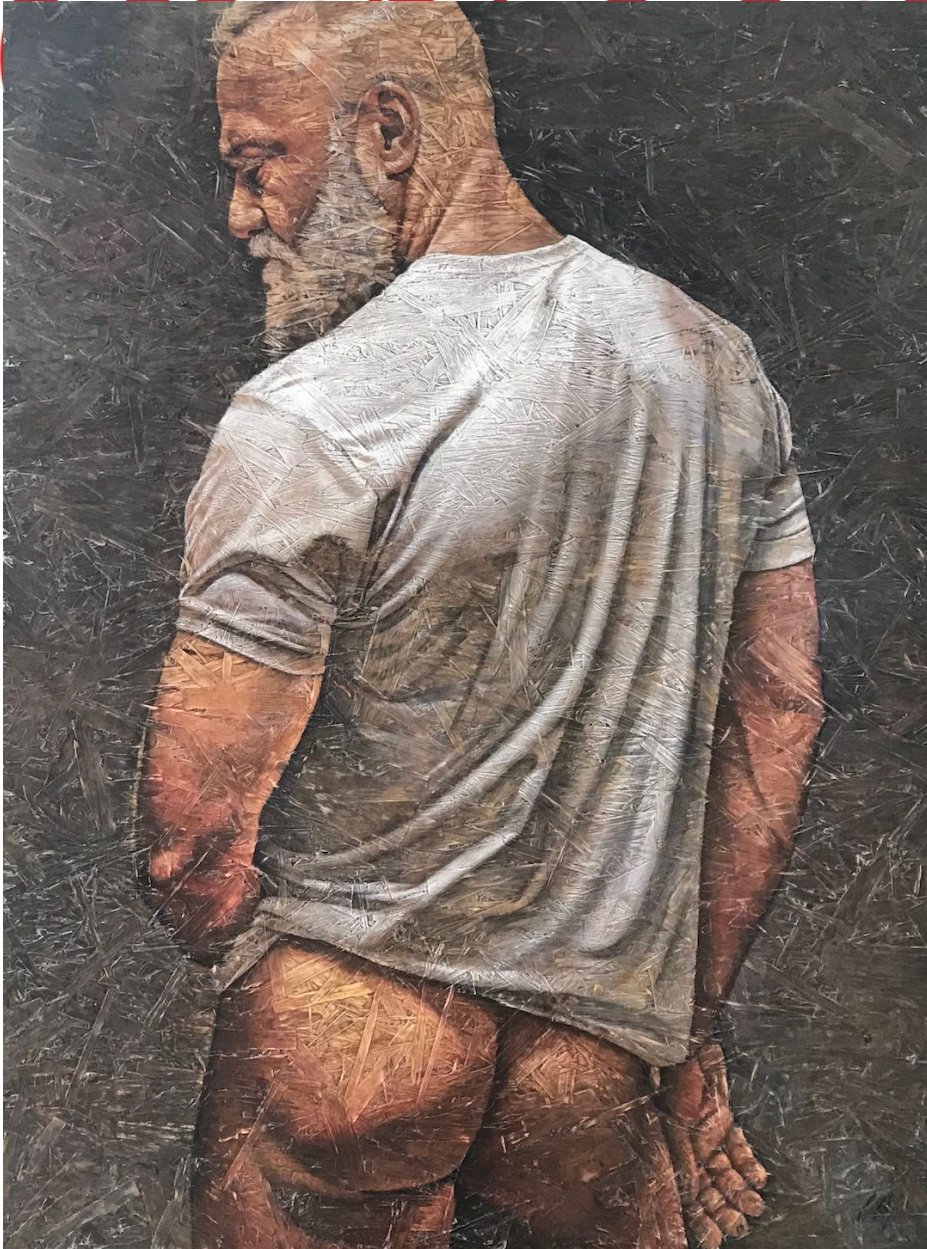

ON

ON CENTER Gallery

Chris Lopez, *Keith*
Acrylic on oriented strand board, 36 x 48 in