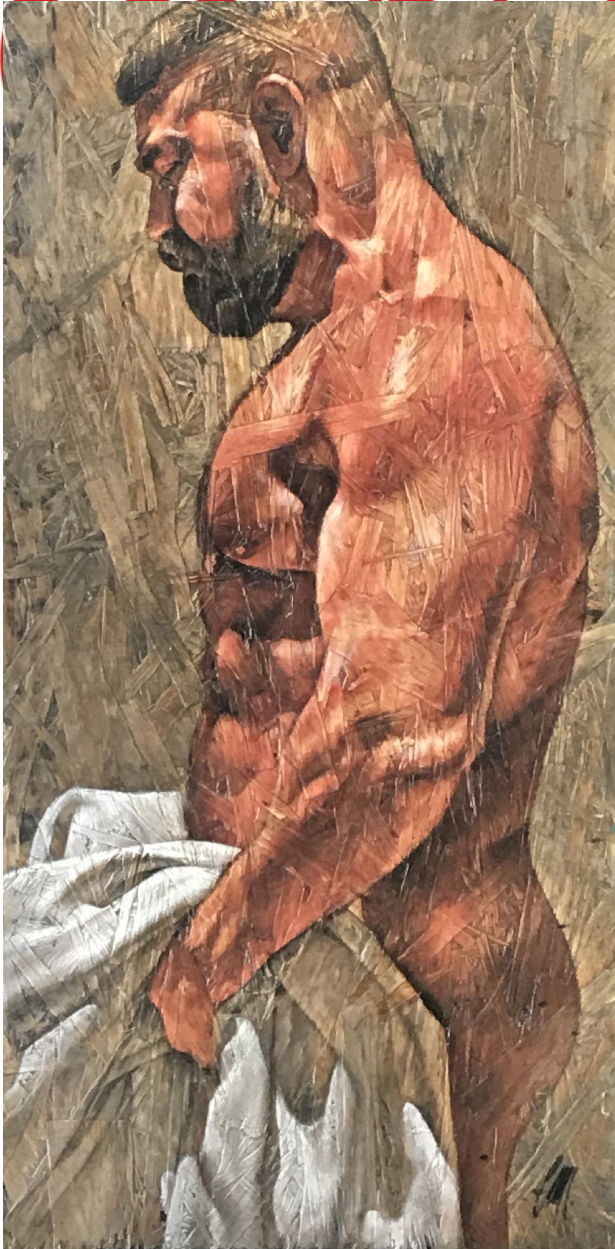

ON

CENTER gALLERY

Chris Lopez, *Roberto 2*
Acrylic on oriented strand board, 12 x 24 in