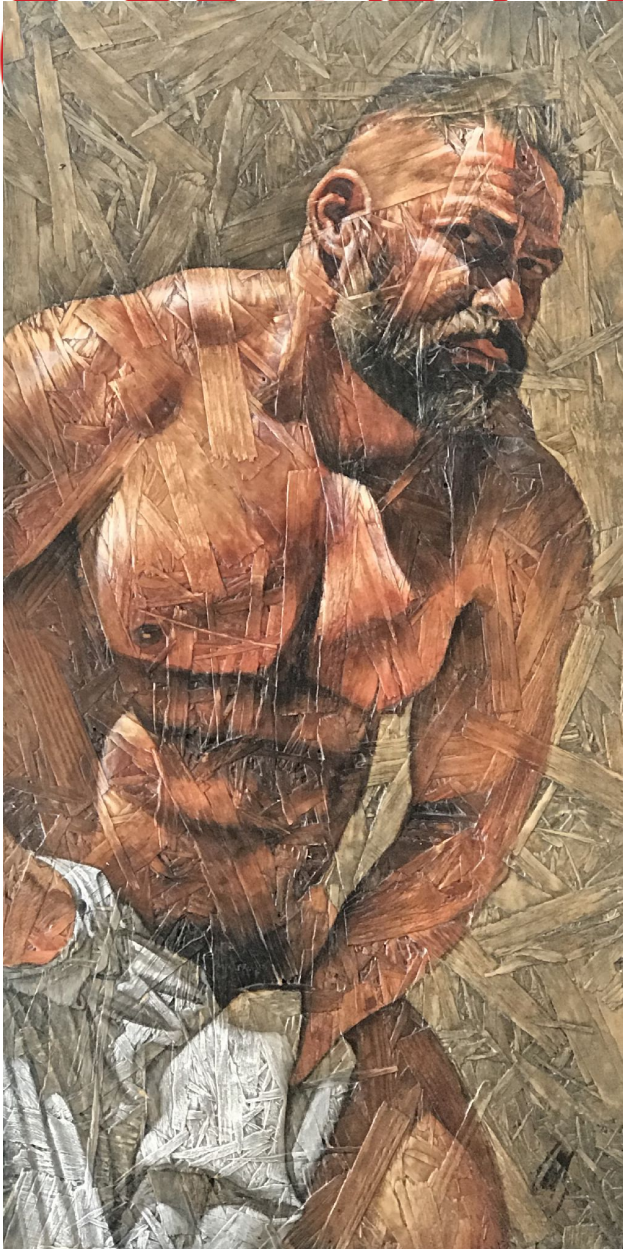

ON

CENTER
gallery

Chris Lopez, *Roberto 1*
Acrylic on oriented strand board, 12 x 24 in