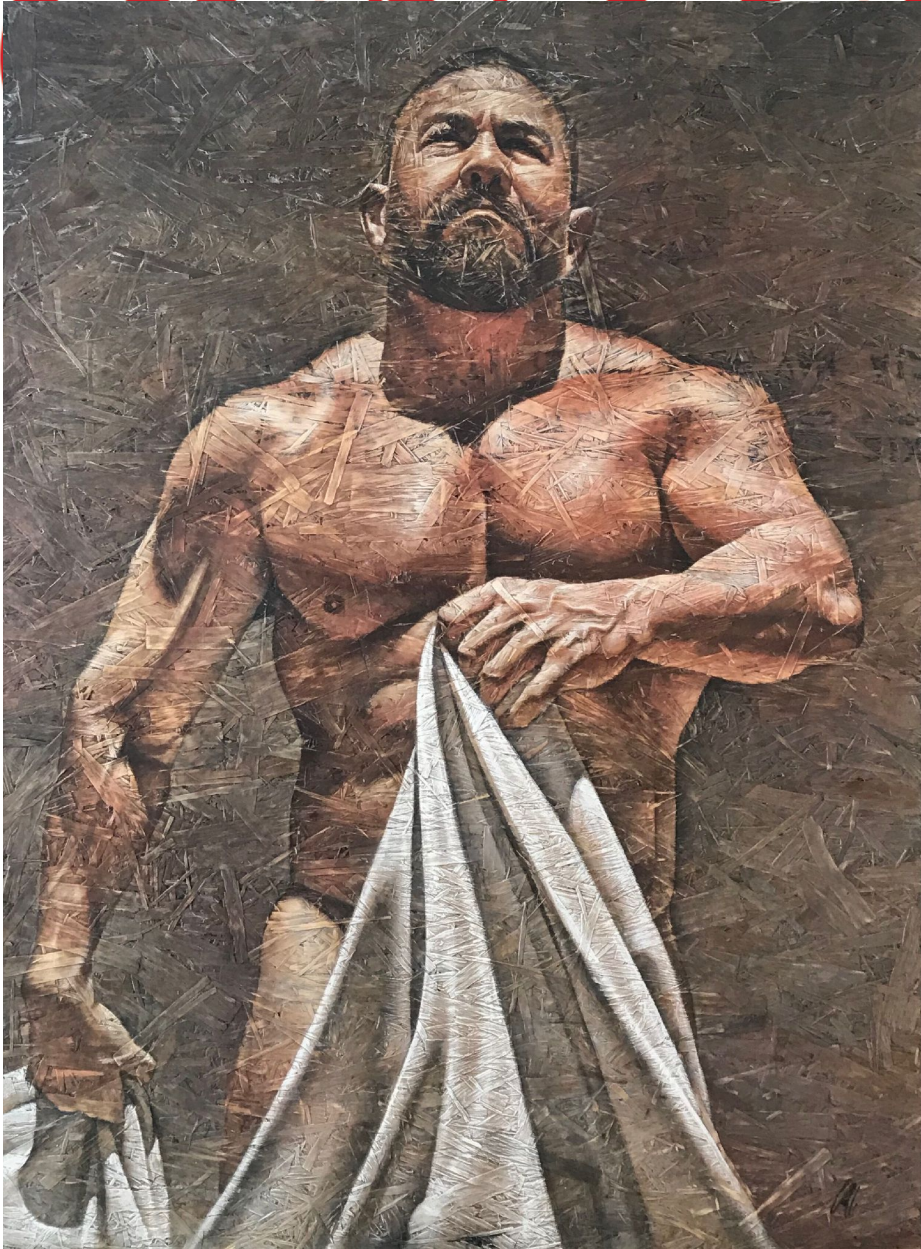

ON

ON CENTER Gallery

Chris Lopez, *Roberto 3*
Acrylic on oriented strand board, 36 x 48 in