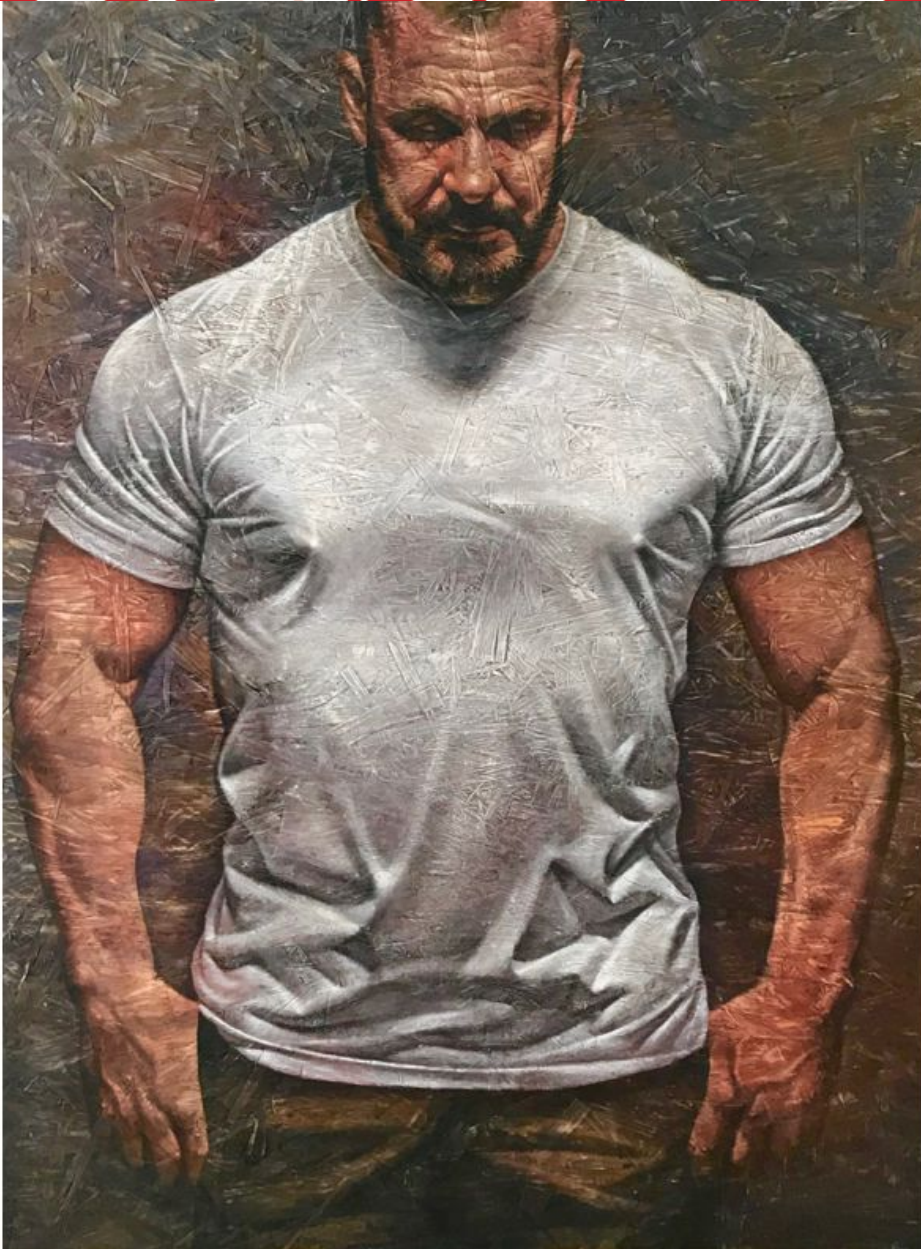

ON

ON CENTER GALLERY

Chris Lopez, *Simplicity*
Acrylic on oriented strand board, 36 x 48 in