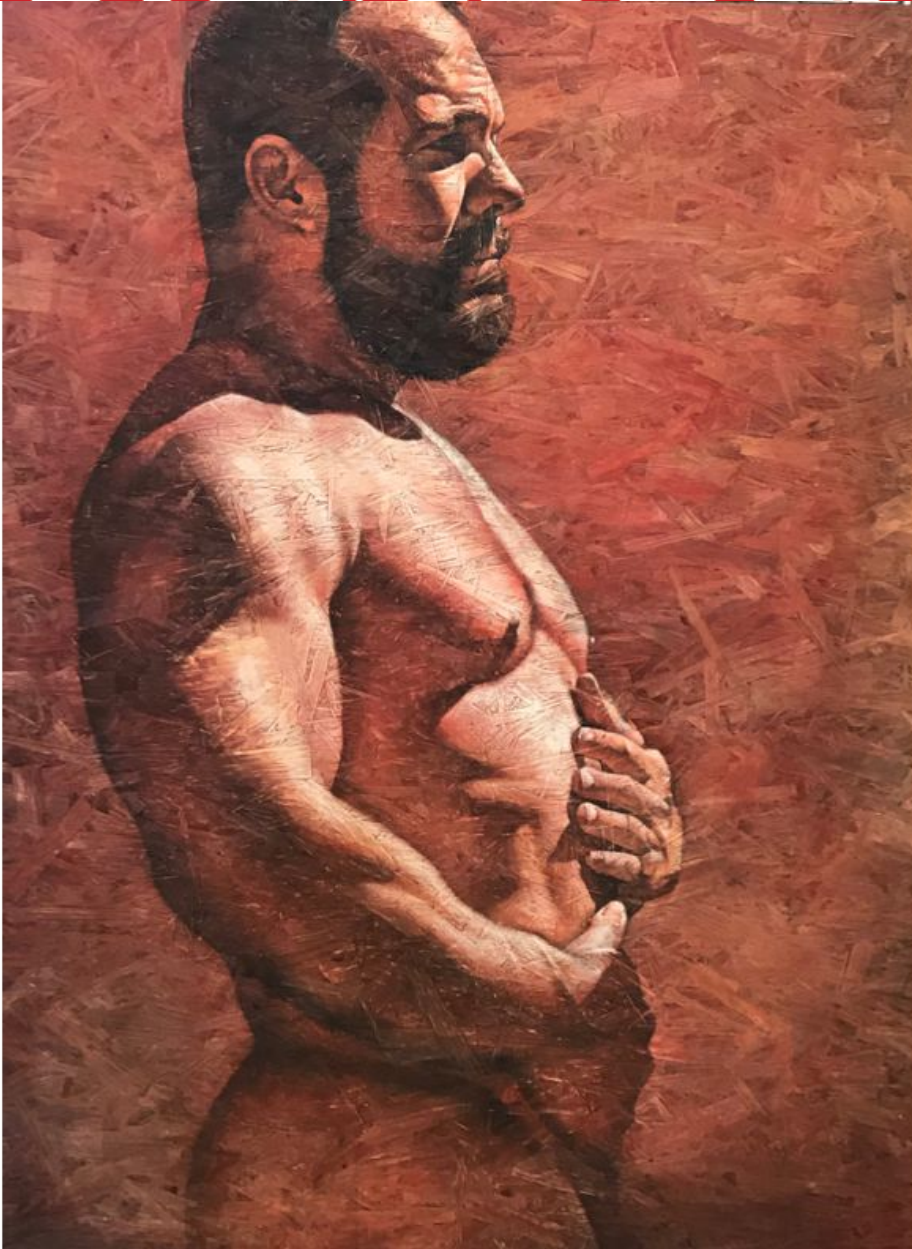

ON

ON CENTER GALLERY

Chris Lopez, *Warm Day*
Acrylic on oriented strand board, 36 x 48 in