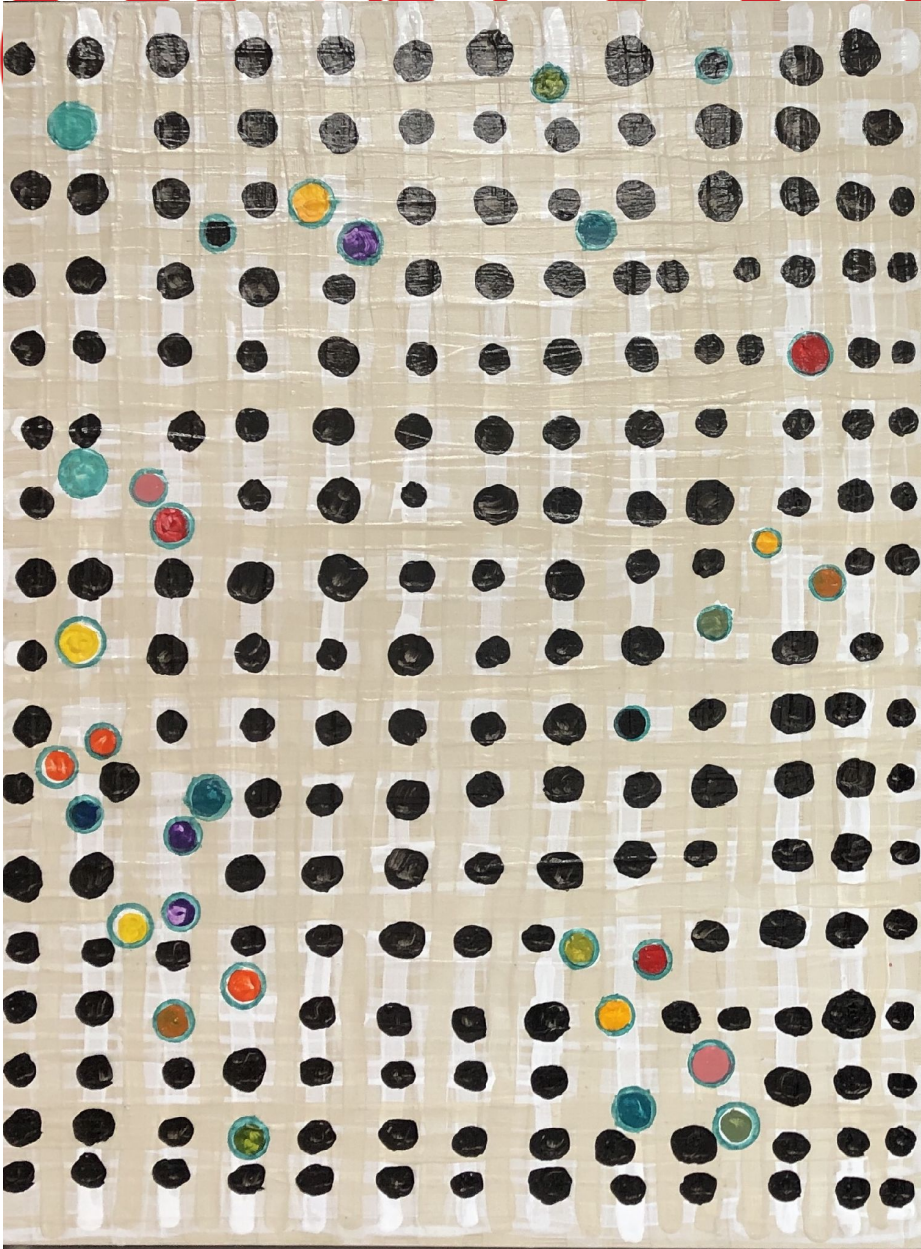

# CENTER GALLERY

Pamela Nelson, *Monochrome Choir Variation*  
Acrylic on Panel, 25 x 19 in