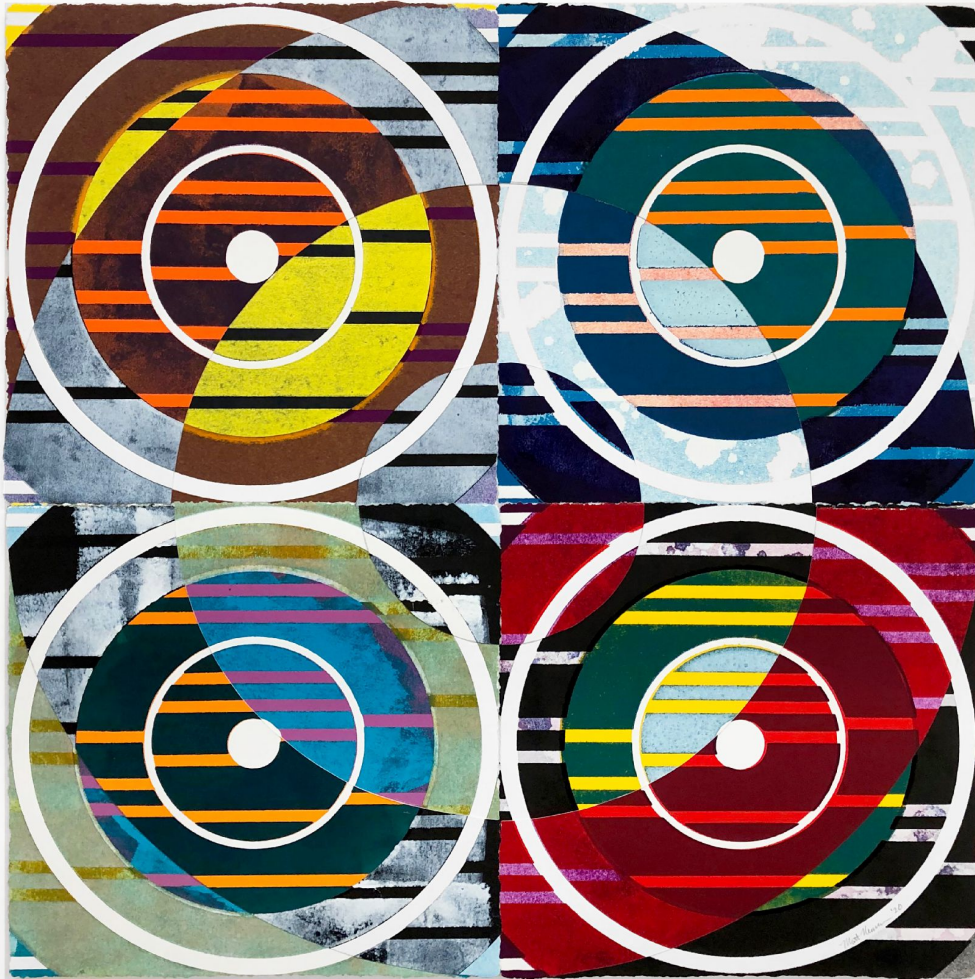

# ON

ON CENTER GALLERY

Matt Neuman, *Target sm 2*  
Wood Block Mono Print, 24 x 24 in