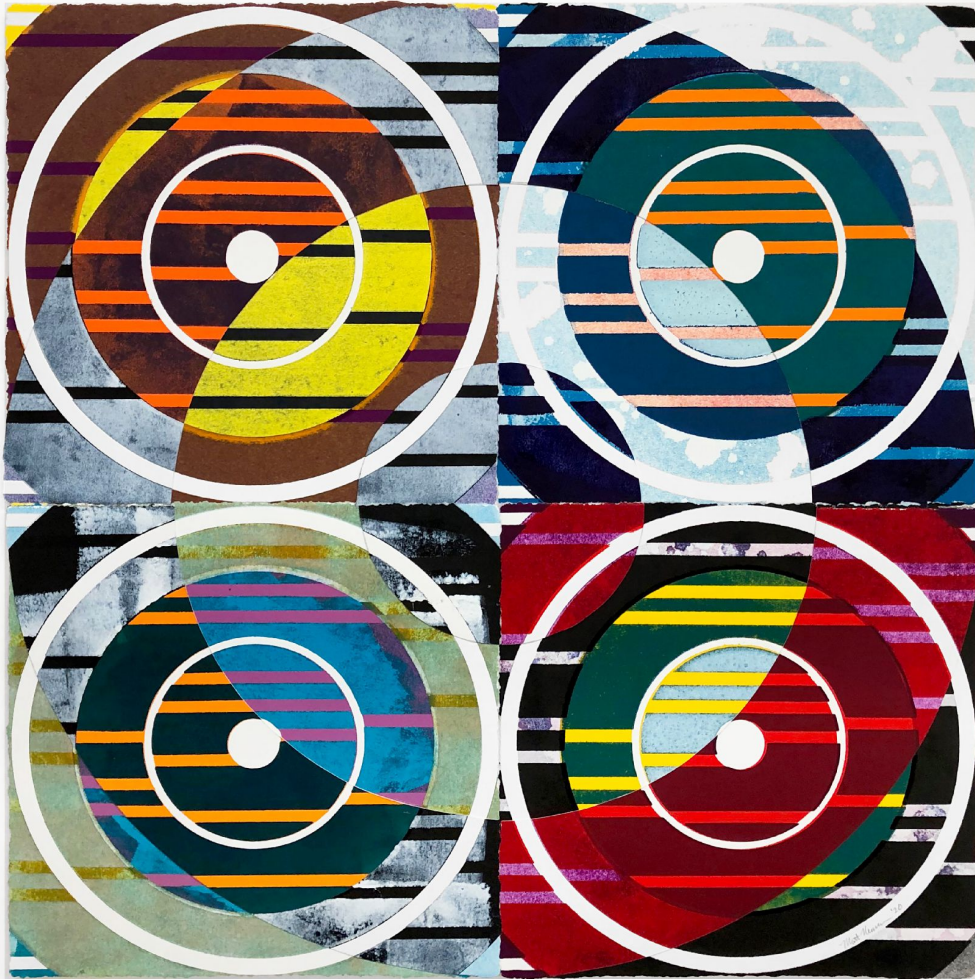

# ON

ON CENTER GALLERY

Matt Neuman, *Target sm 2*  
Wood Block Mono Print, 24 x 24 in.  
Sold