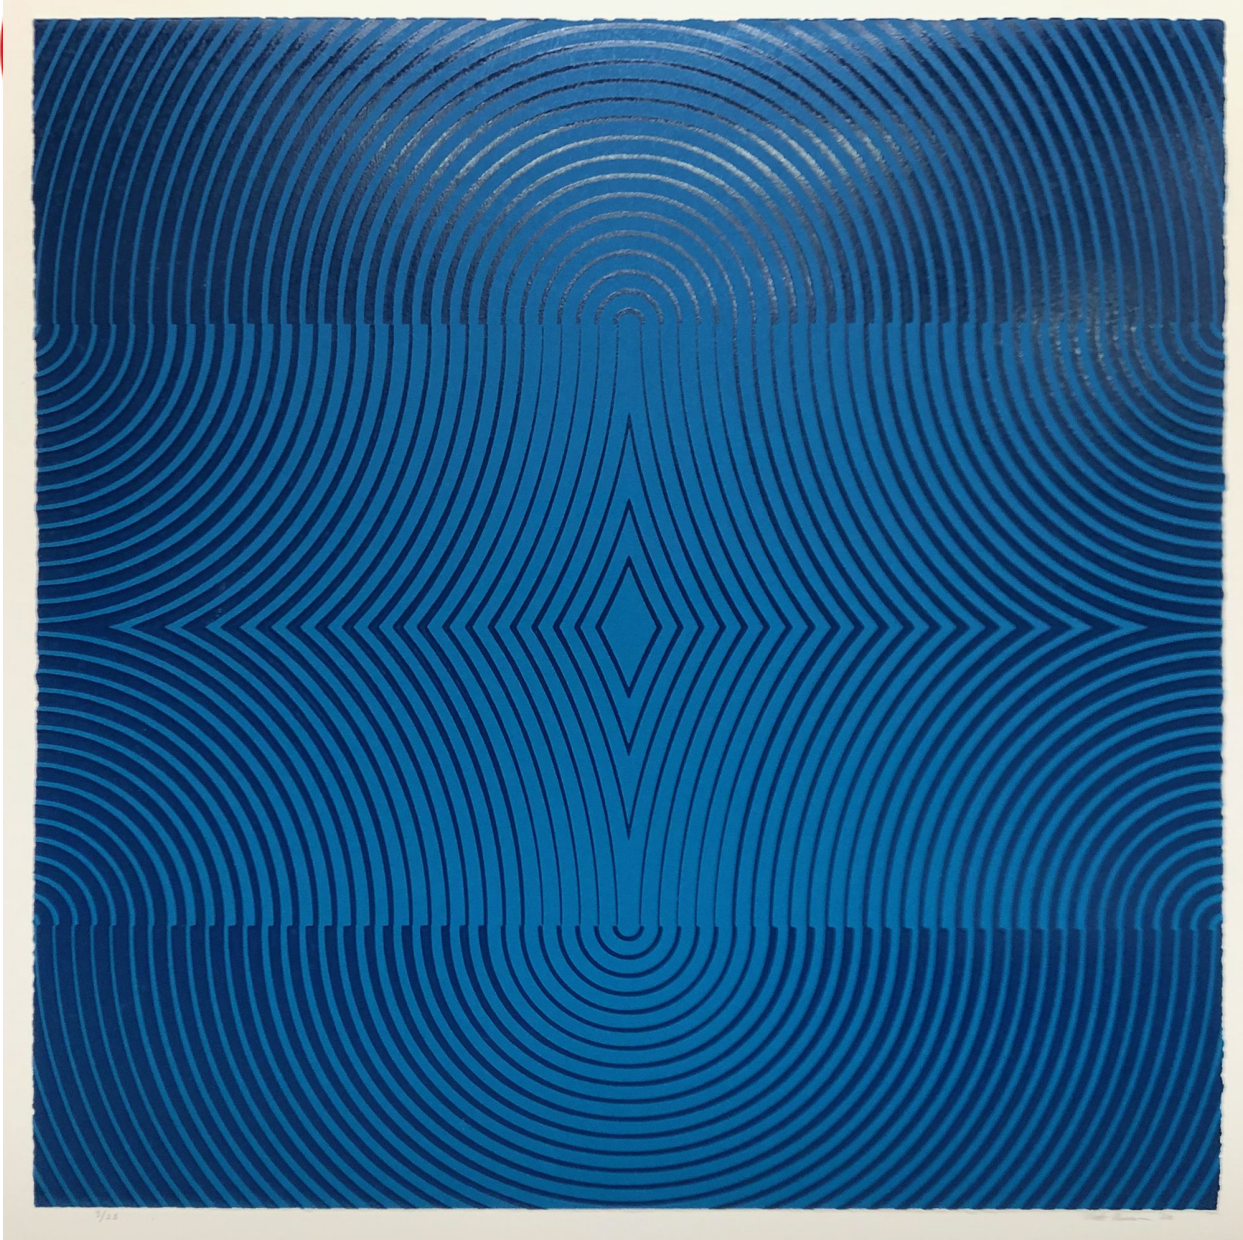

ON

ON CENTER GALLERY

Matt Neuman, *A Polarity*
Wood Block Print Varied Edition, 35 x 34 in