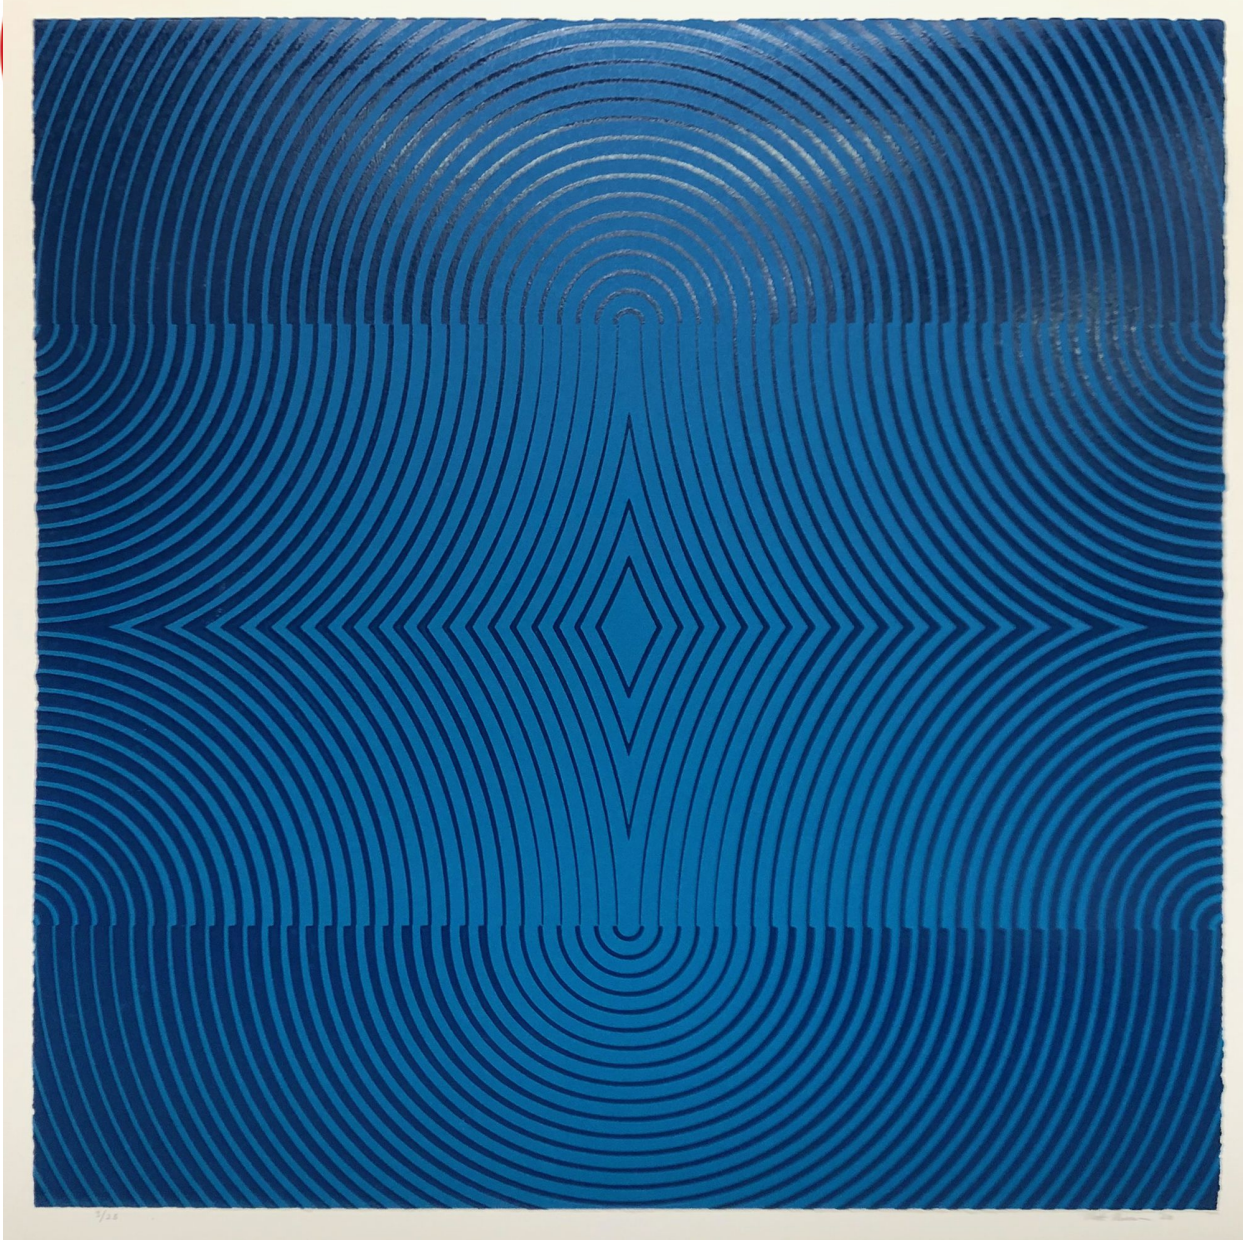

ON

ON CENTER GALLERY

Matt Neuman, *A Polarity*
Wood Block Print Varied Edition, 35 x 34 in.