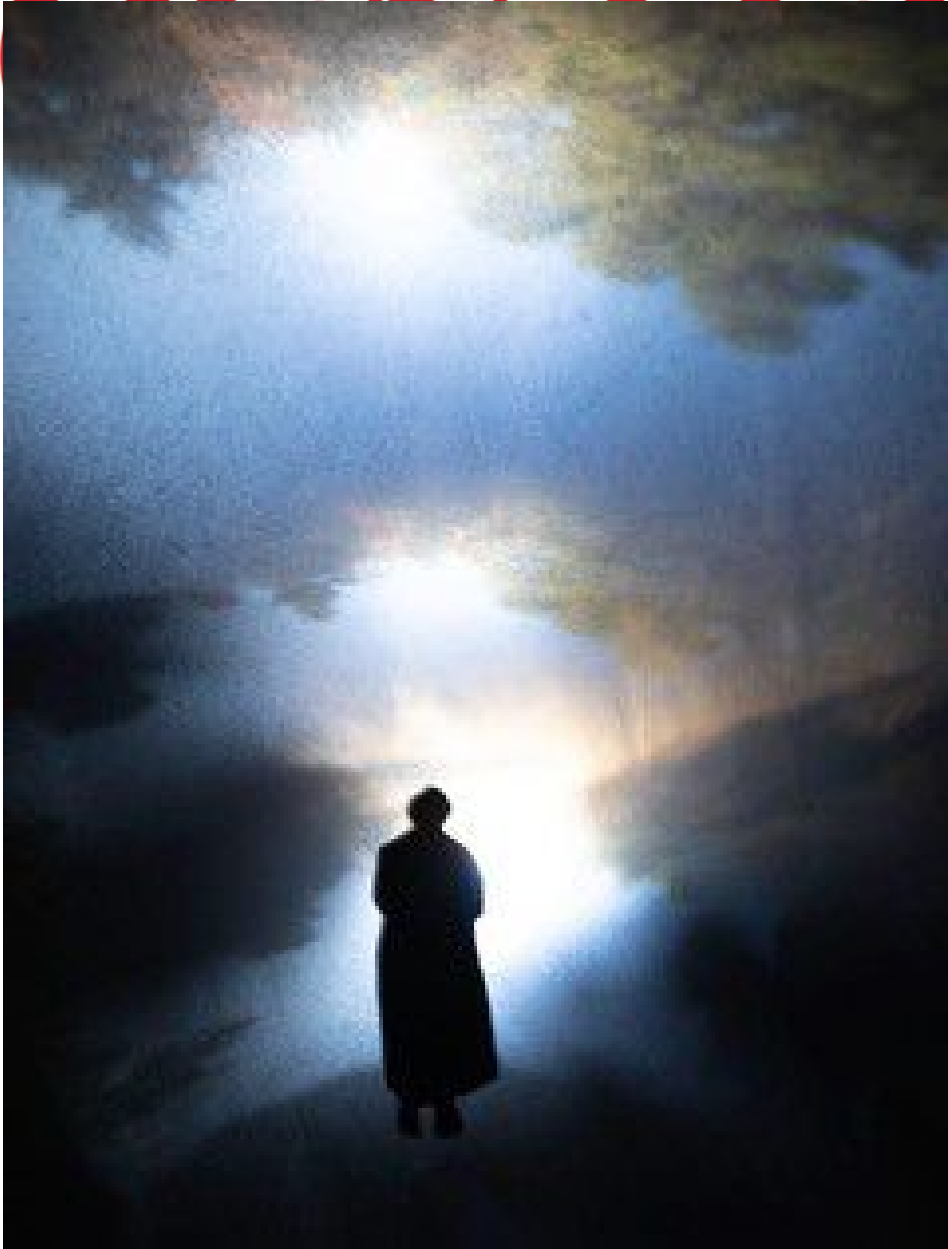

ON

ON CENTER
Gallery

Marian Roth, *Inside Magic 4*
Camera Obscura Digital Photography, 5 x 7 in