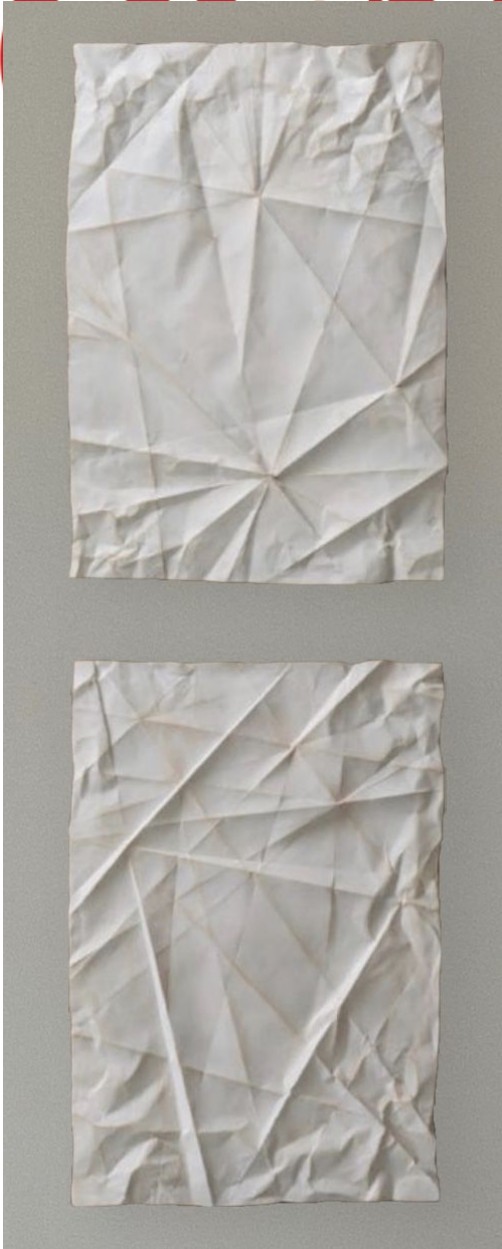

ON

ON CENTER gALLERY

Kevin Box, *Crease Constellation I & II*
Painted Cast Aluminum, 23 x 16 x 2 in.
Sold