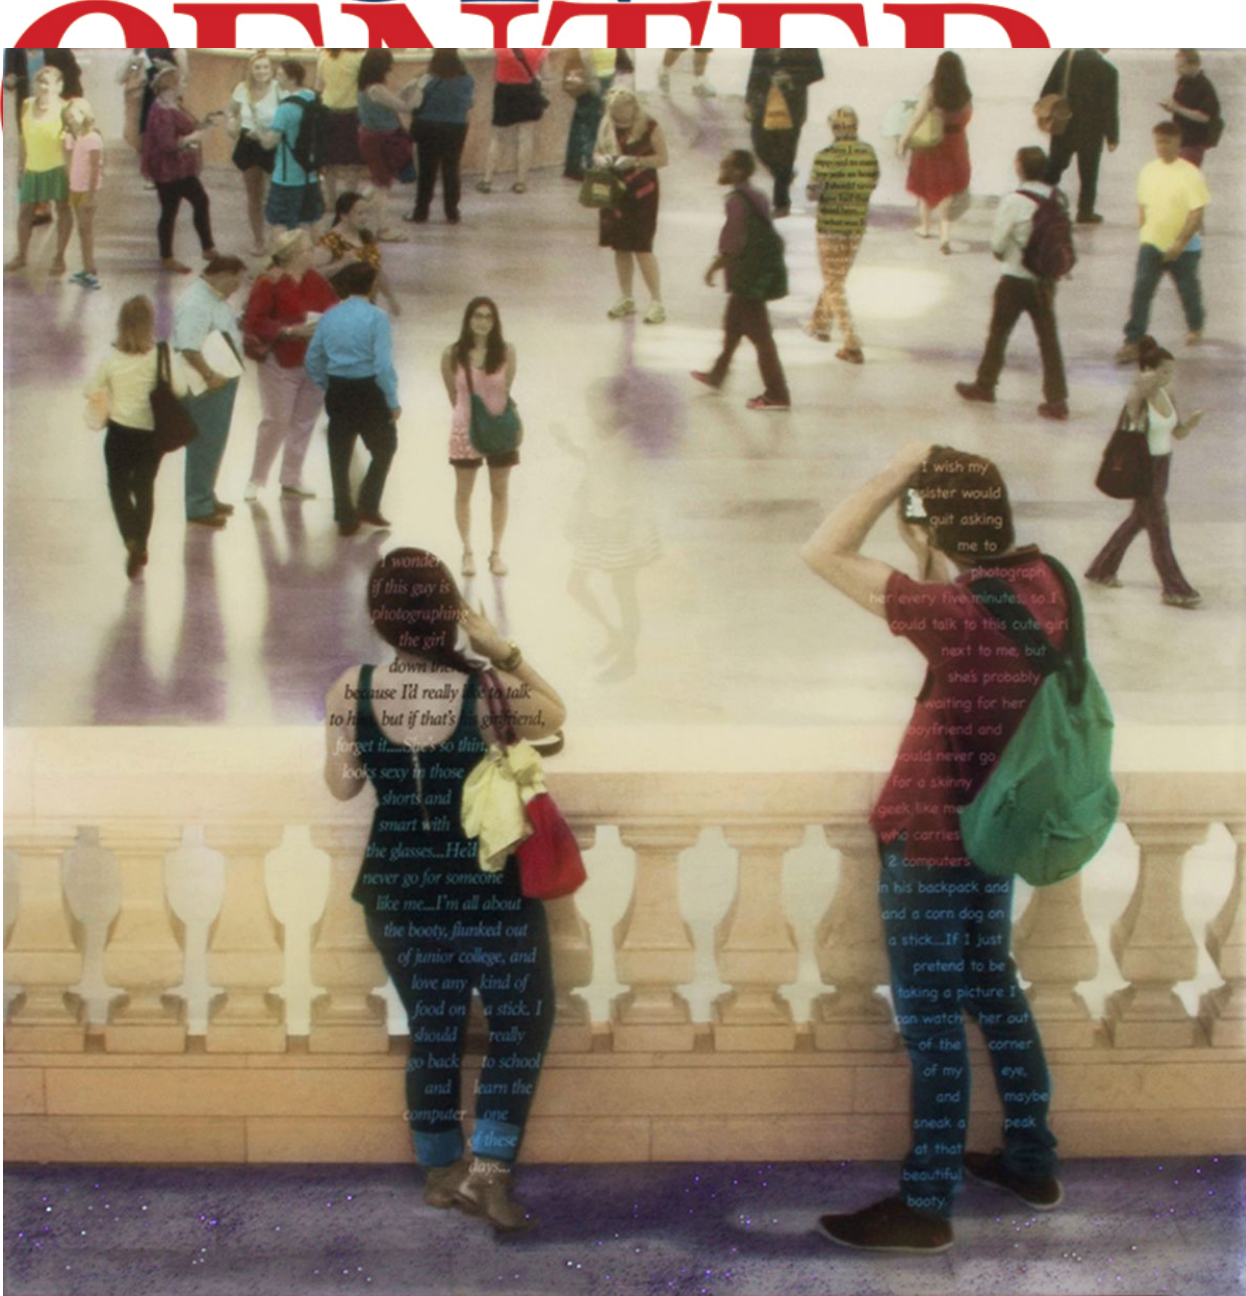

# ON

Sherry Karver, *Imagination*

Photo image, oil paint, resin on wood panel, 20 x 20 x 2 in.